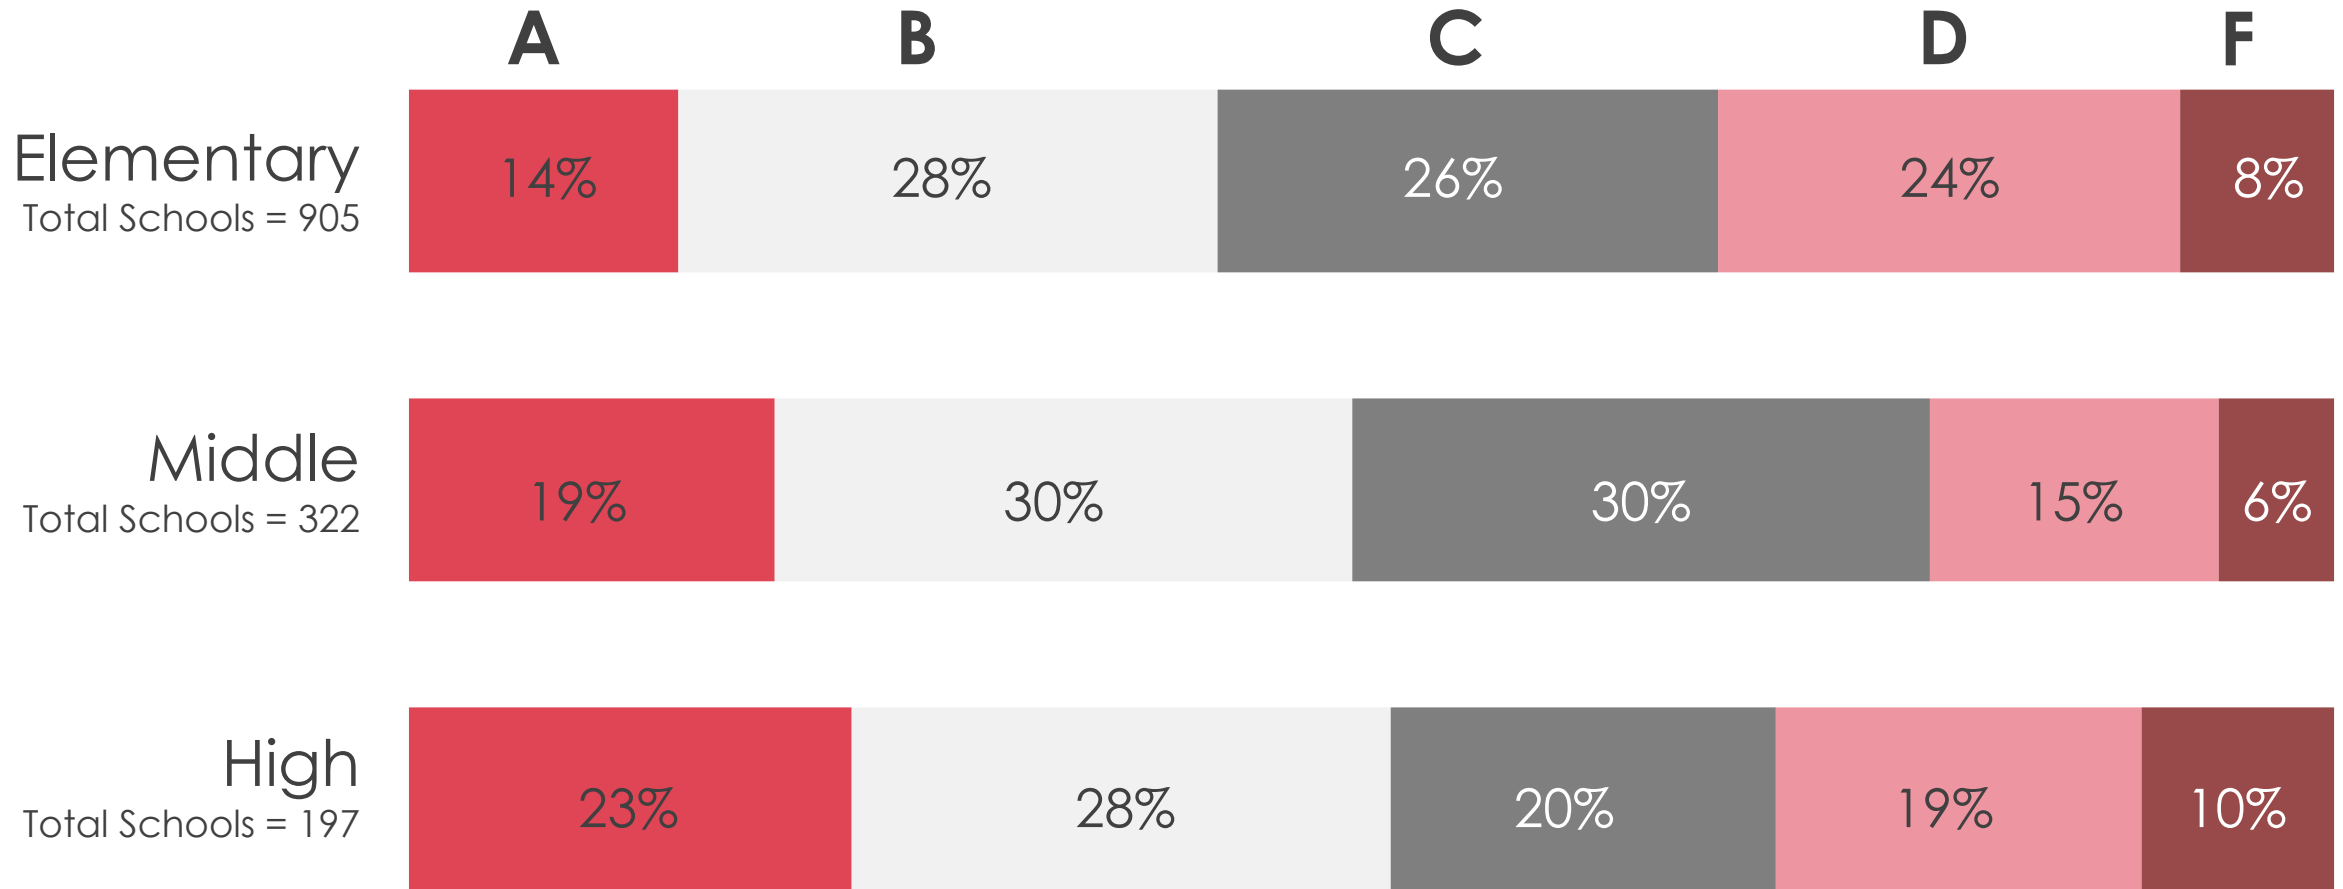

Overall, there are **more A and B** schools in Houston than D or F schools, but there is still room for significant improvement.