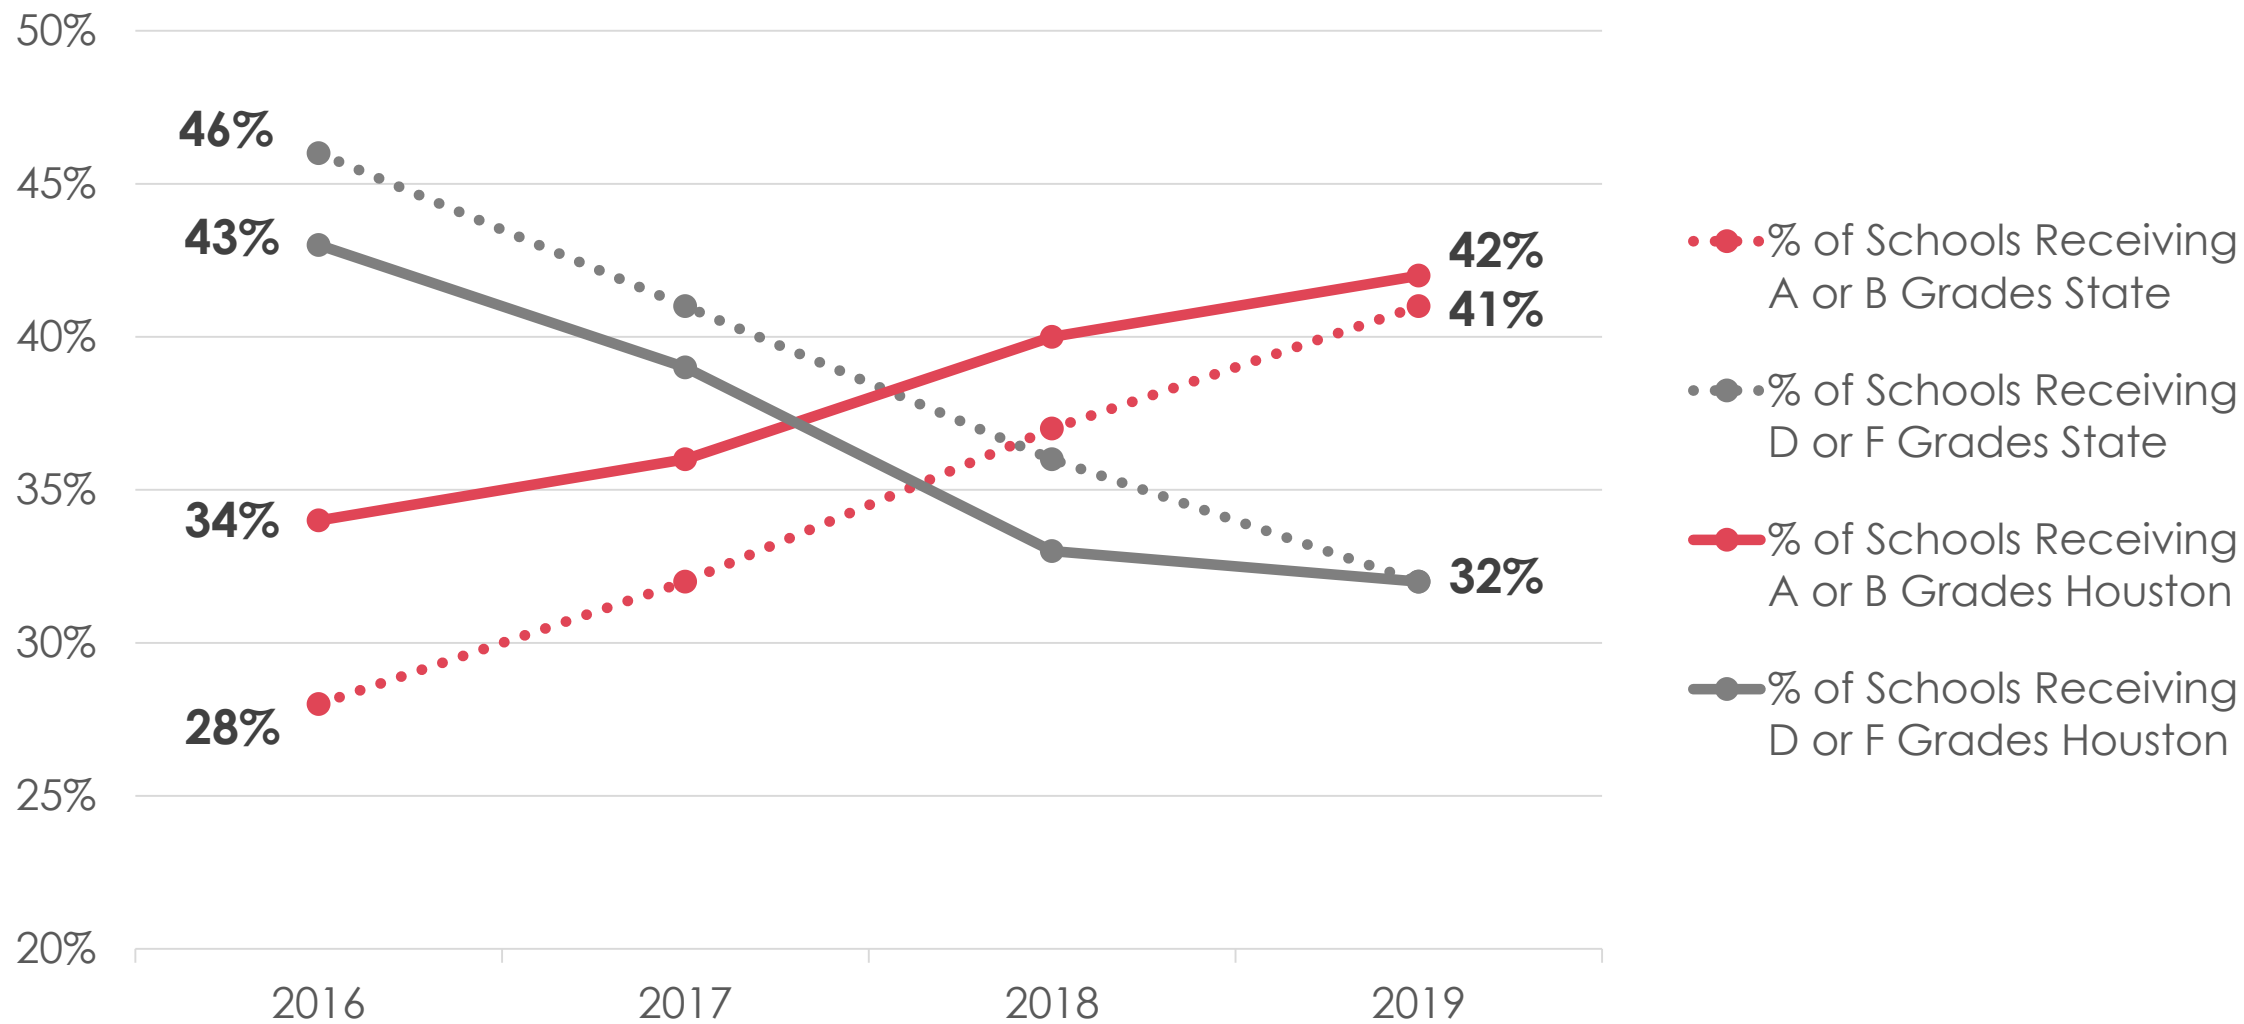

Grade Change Over Time – Houston Elementary Schools