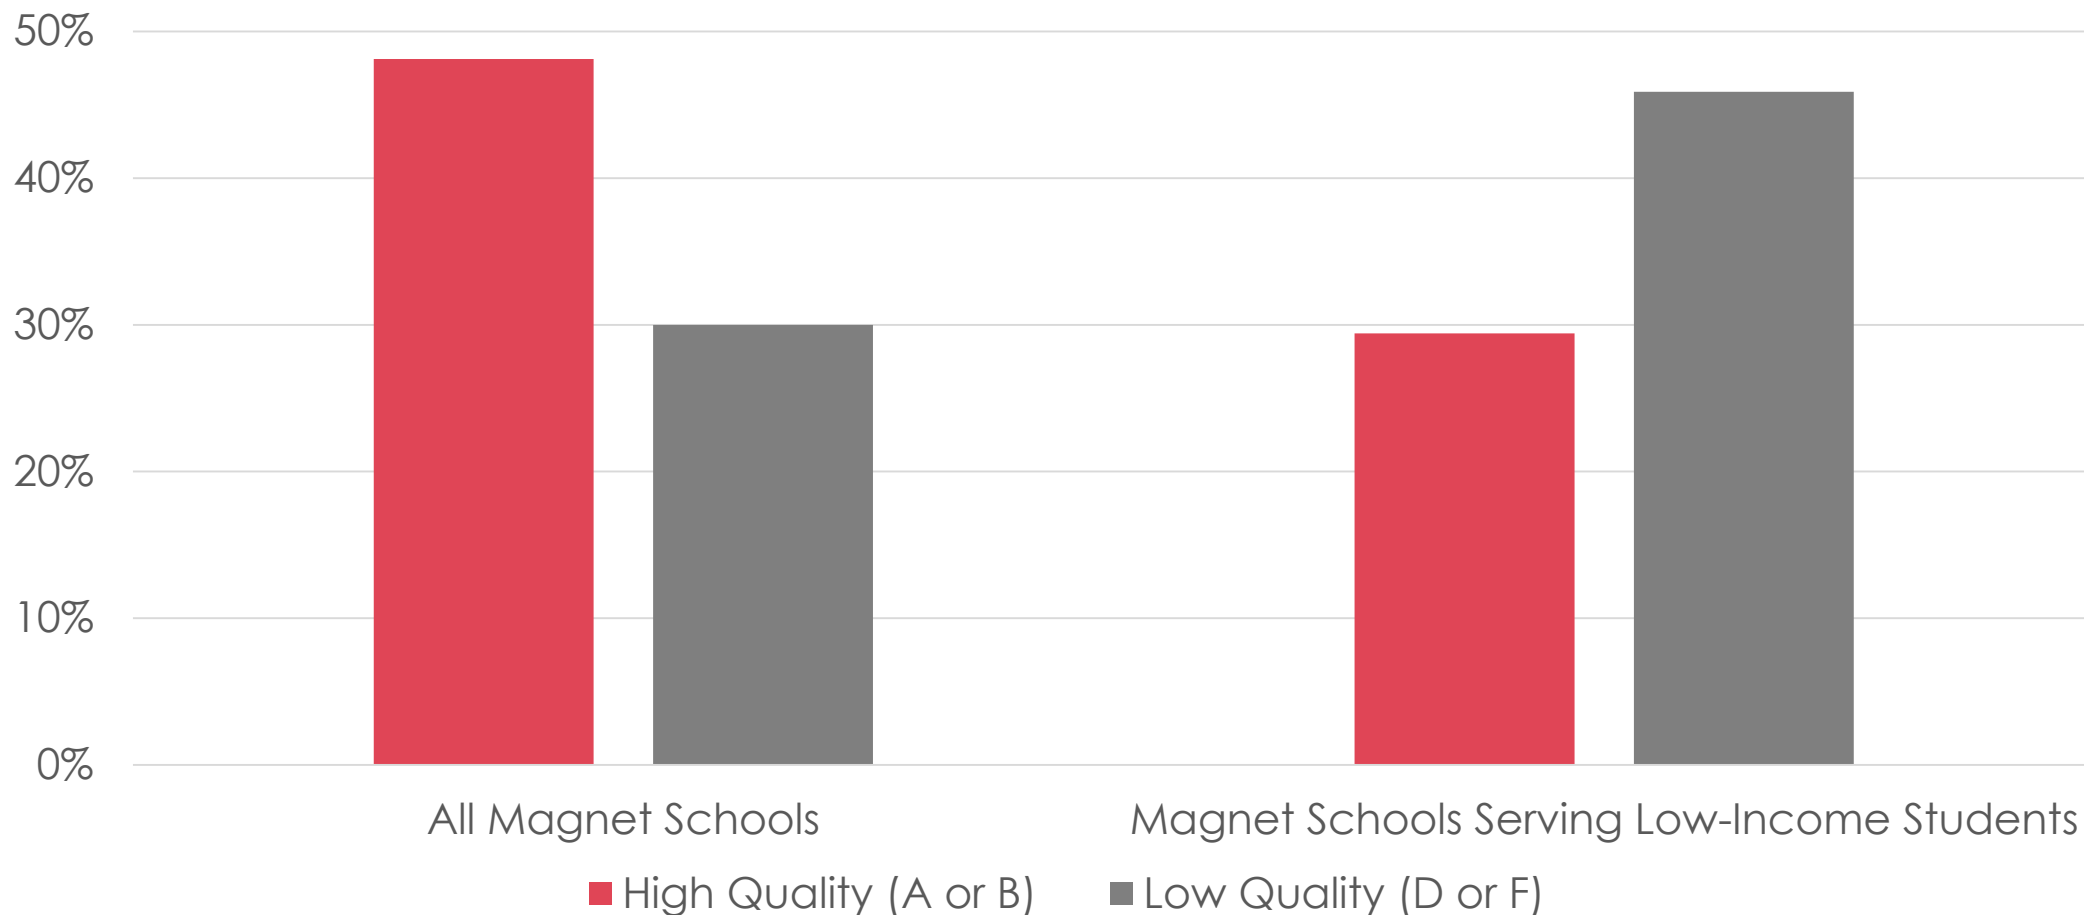

Houston Magnet School Performance

Though some magnet schools are successful, **only 3-in 10** magnets serving predominantly low-income students are high-performing.