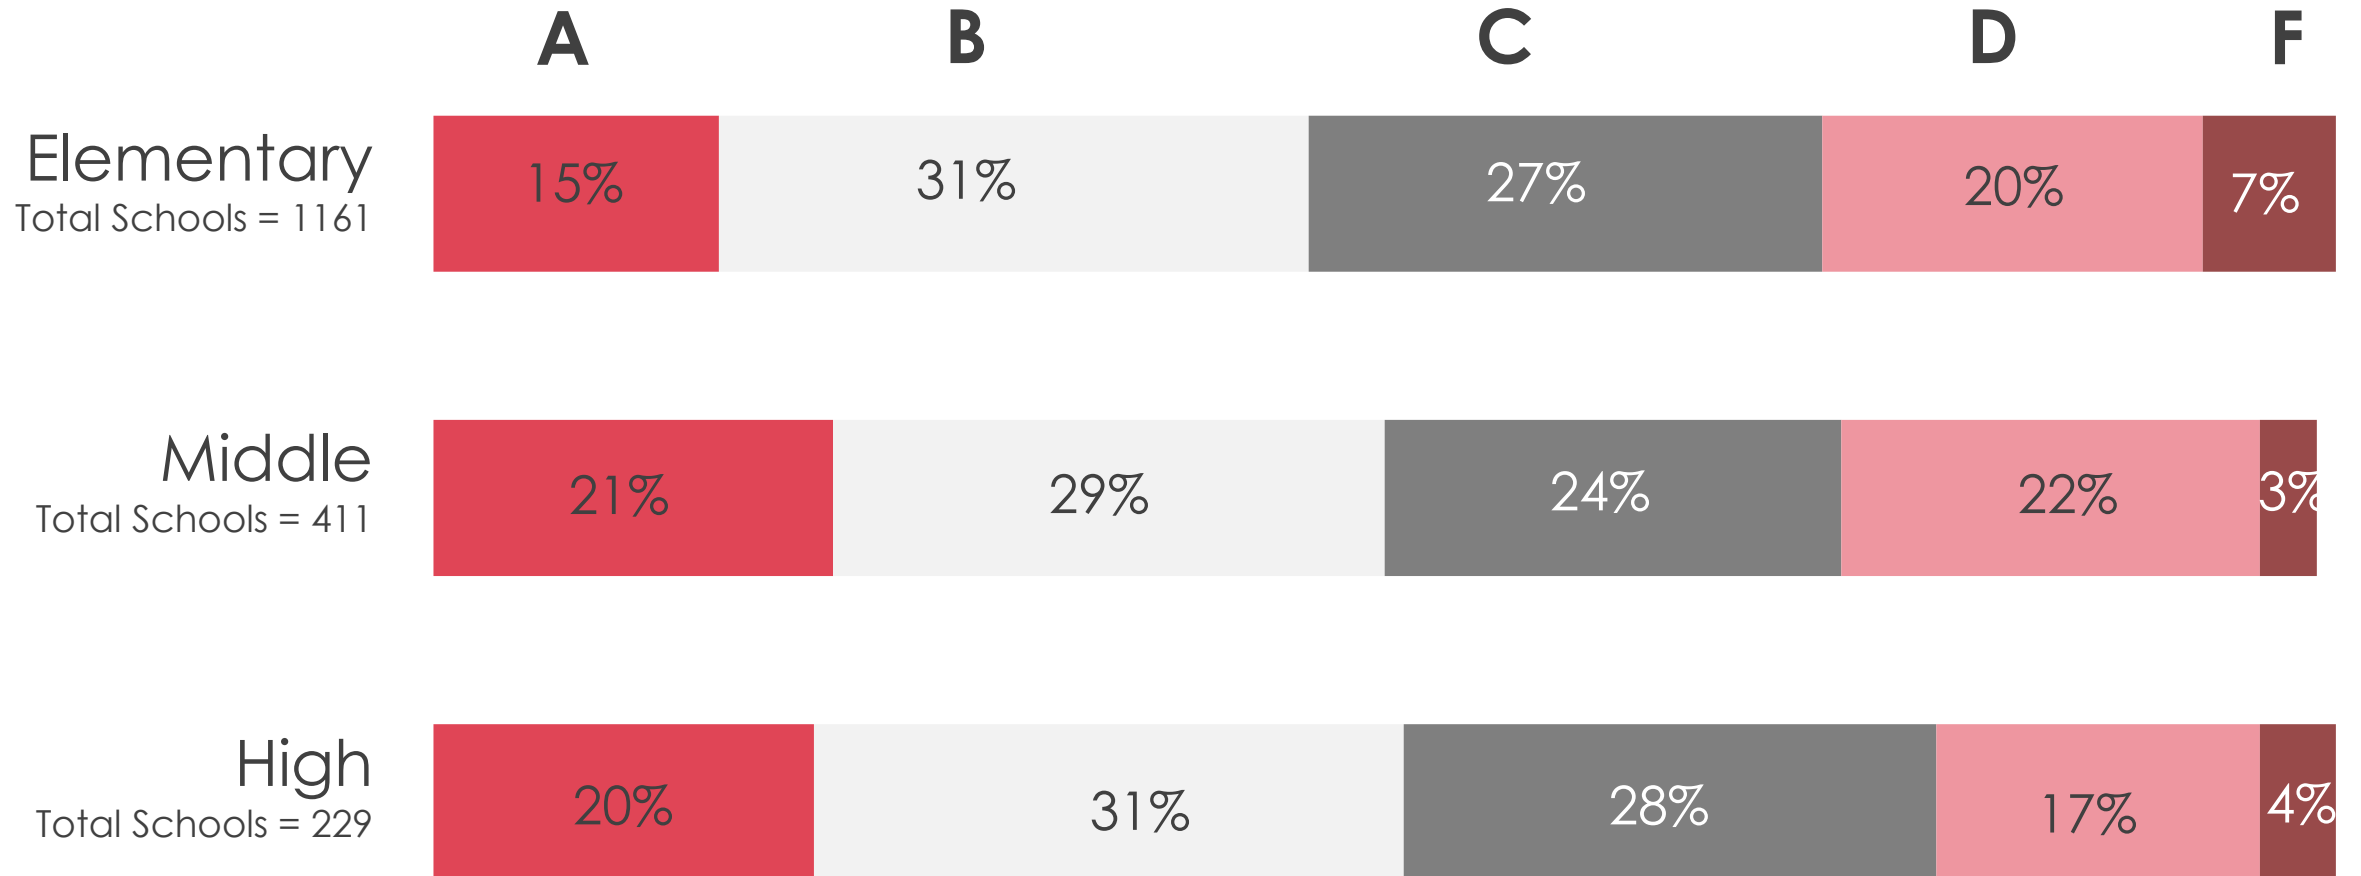

Overall, there are **more A and B** schools in North TX than D or F schools, but there is still room for significant improvement.