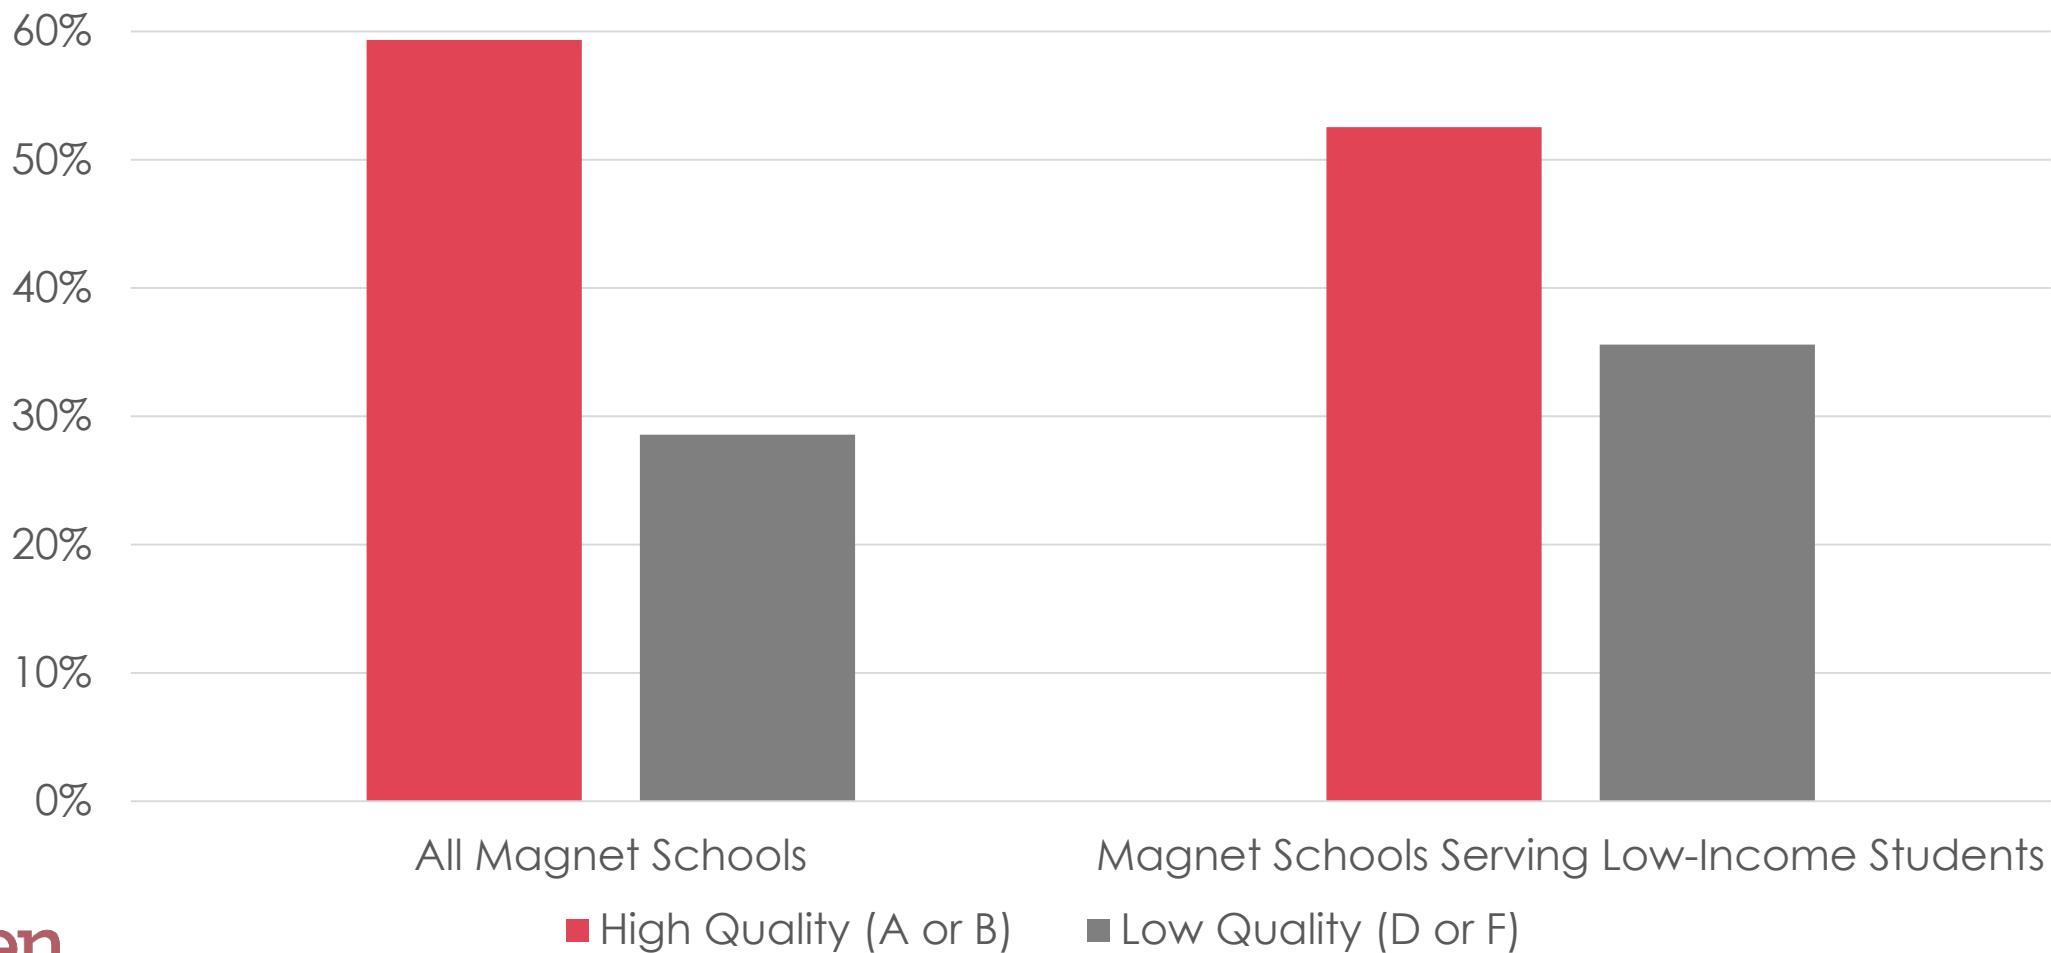

North TX Magnet School Performance

1-in-2 magnets serving predominantly low-income students are high-performing.