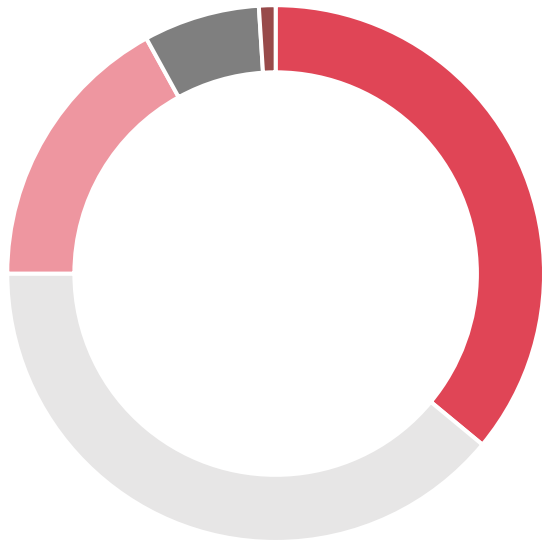

Student Mobility and School Grades Statewide

75% of schools with low student mobility **achieved an A or B grade**, compared to **only 18%** of schools with the highest student mobility rates.

Bottom Mobility Quartile