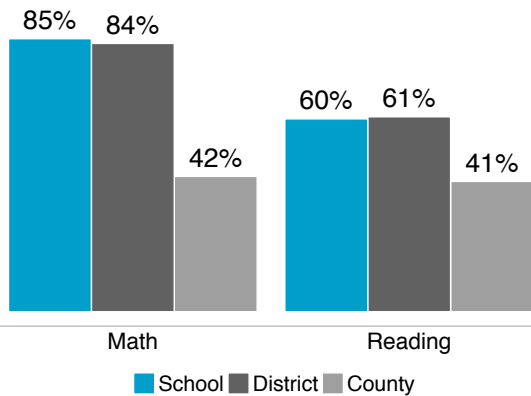

County ranking: 5 out of 228

Gold Ribbon?¹ No | PEG?² Yes

Student-teacher ratio (avg.): 18:1

First-year teachers: 26%

Economically disadvantaged: 90%

Special education: 3%

English Language Learners: 43%

Student mobility³: 9%

How does achievement at this school compare with the district and county?

Math scores are..... **HIGHER** than the District **HIGHER** than the County
 Reading scores are... **LOWER** **HIGHER**

% OF STUDENTS THAT MEET GRADE LEVEL