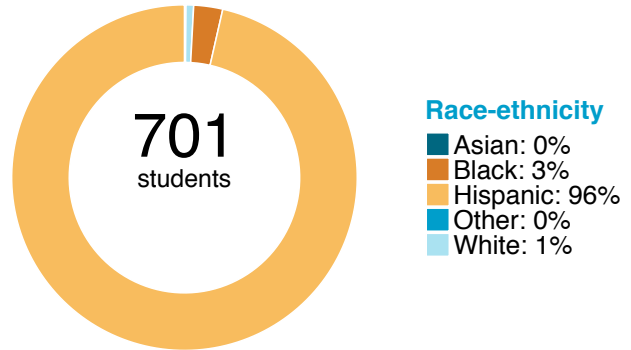

County ranking: 5 out of 228

Gold Ribbon?¹ No | PEG?² Yes

Student-teacher ratio (avg.): 18:1

First-year teachers: 26%

Economically disadvantaged: 90%

Special education: 3%

English Language Learners: 43%

Student mobility³: 9%