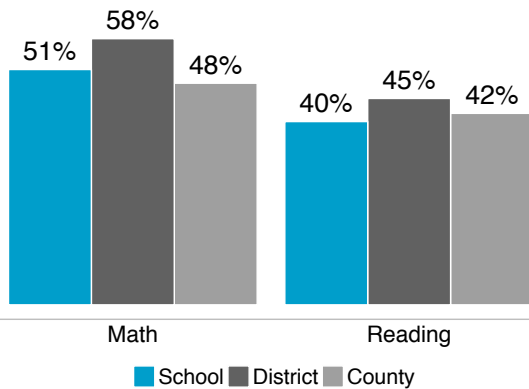

How does achievement at this school compare with the district and county?

than the District   than the County
Math scores are..... **LOWER**   **HIGHER**
Reading scores are... **LOWER**   **LOWER**

% OF STUDENTS THAT MASTER GRADE LEVEL