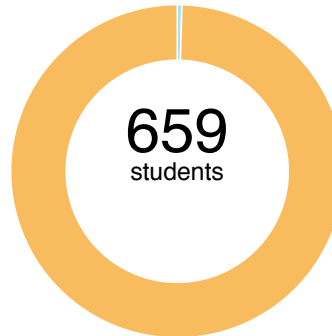

## School Profile 2018

Letter Grade: 2018 **B-** | 2017 **C-** | 2016 **D**

County ranking: 80 out of 185  
 Gold Ribbon?<sup>1</sup> Yes | PEG?<sup>2</sup> Yes

Student-teacher ratio (avg.): 17:1  
 First-year teachers: 3%  
 Economically disadvantaged: 92%  
 Special education: 5%  
 English Language Learners: 51%  
 Student mobility<sup>3</sup>: 20%