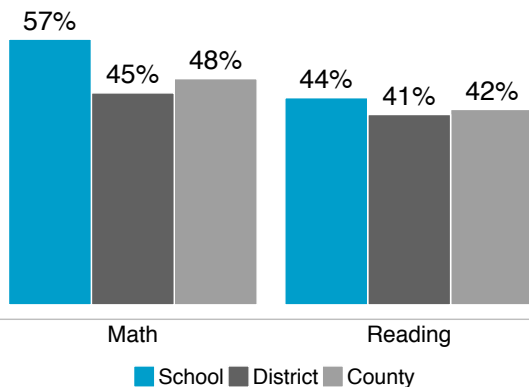

How does achievement at this school compare with the district and county?

than the District   than the County
Math scores are..... **HIGHER**   **HIGHER**
Reading scores are... **HIGHER**   **HIGHER**

% OF STUDENTS THAT MASTER GRADE LEVEL