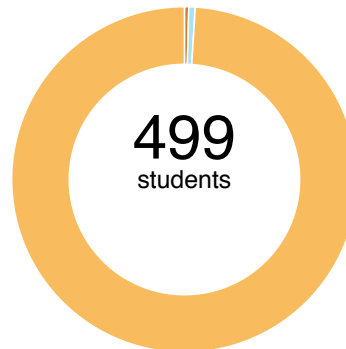

Gold Ribbon?¹ Yes | PEG?² Yes

Student-teacher ratio (avg.): 19:1

First-year teachers: 0%

Economically disadvantaged: 90%

Special education: 5%

English Language Learners: 49%

Student mobility³: 13%

Race-ethnicity