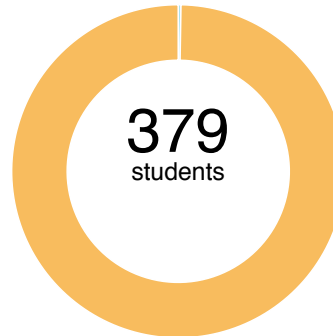

County ranking: 2 out of 185

Gold Ribbon?¹ Yes | PEG?² Yes

Student-teacher ratio (avg.): 15:1

First-year teachers: 12%

Economically disadvantaged: 92%

Special education: 6%

English Language Learners: 84%

Student mobility³: 22%