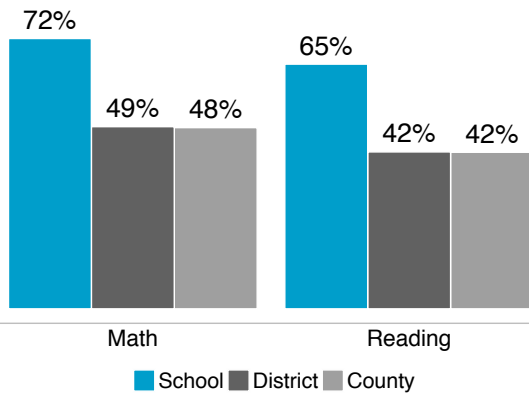

Race-ethnicity

How does achievement at this school compare with the district and county?

than the District   than the County
Math scores are..... **HIGHER**   **HIGHER**
Reading scores are... **HIGHER**   **HIGHER**

% OF STUDENTS THAT MASTER GRADE LEVEL