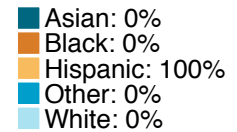

Race-ethnicity