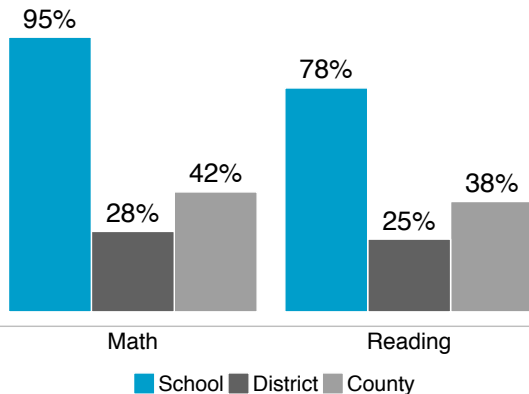

Race-ethnicity

How does achievement at this school compare with the district and county?

than the District   than the County
Math scores are..... **HIGHER**   **HIGHER**
Reading scores are... **HIGHER**   **HIGHER**

% OF STUDENTS THAT MASTER GRADE LEVEL