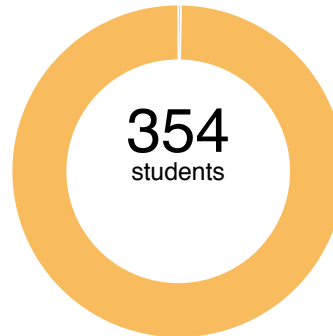

County ranking: 1 out of 43

Gold Ribbon?¹ Yes | PEG?² Yes

Student-teacher ratio (avg.): 15:1

First-year teachers: 4%

Economically disadvantaged: 98%

Special education: 2%

English Language Learners: 10%

Student mobility³: 7%