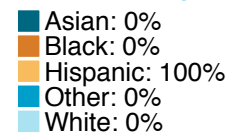

Race-ethnicity