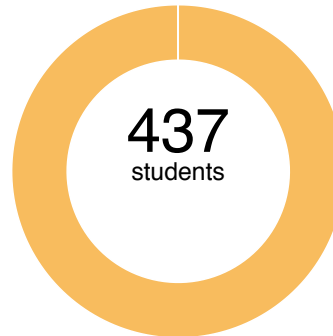

County ranking: 62 out of 185

Gold Ribbon?¹ Yes | PEG?² Yes

Student-teacher ratio (avg.): 14:1

First-year teachers: 3%

Economically disadvantaged: 96%

Special education: 8%

English Language Learners: 63%

Student mobility³: 26%