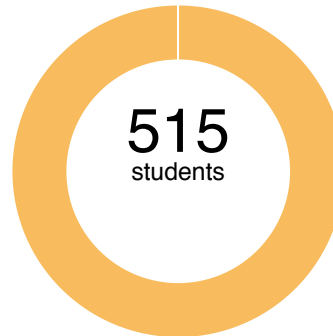

County ranking: 13 out of 185
Gold Ribbon?¹ Yes | PEG?² Yes

Student-teacher ratio (avg.): 16:1

First-year teachers: 0%

Economically disadvantaged: 94%

Special education: 5%

English Language Learners: 85%

Student mobility³: 13%