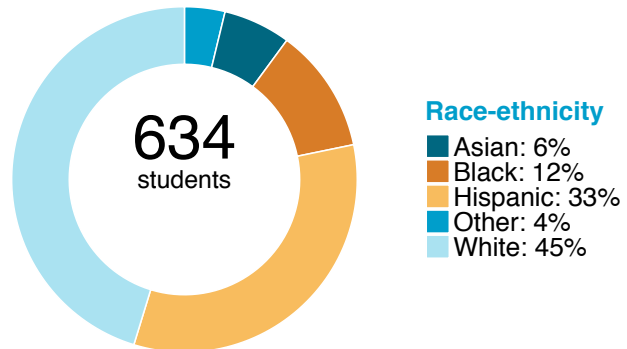

## School Profile 2018

Letter Grade: 2018 **A** | 2017 **A** | 2016 **A**

County ranking: 5 out of 31

Gold Ribbon?<sup>1</sup> No | PEG?<sup>2</sup> Yes

Student-teacher ratio (avg.): 12:1

First-year teachers: 6%

Economically disadvantaged: 28%

Special education: 10%

English Language Learners: 11%

Student mobility<sup>3</sup>: 8%