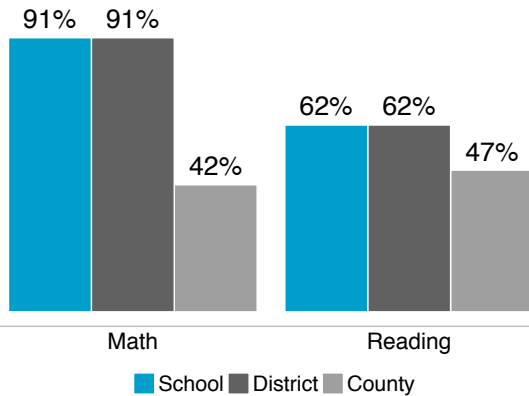

## School Profile 2018

Letter Grade: 2018 **A** | 2017 **A** | 2016 **A**

County ranking: 5 out of 31

Gold Ribbon?<sup>1</sup> No | PEG?<sup>2</sup> Yes

Student-teacher ratio (avg.): 12:1

First-year teachers: 6%

Economically disadvantaged: 28%

Special education: 10%

English Language Learners: 11%

Student mobility<sup>3</sup>: 8%

## How does achievement at this school compare with the district and county?

than the District    than the County

Math scores are..... (SAME)    **HIGHER**

Reading scores are... (SAME)    **HIGHER**

% OF STUDENTS THAT MASTER GRADE LEVEL