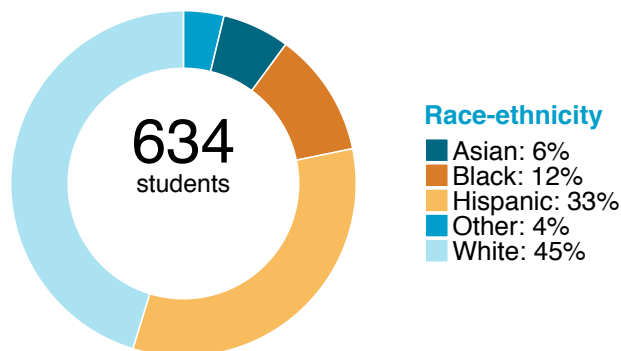

## School Profile 2018

Letter Grade: 2018 **A** | 2017 **A** | 2016 **A**

County ranking: 5 out of 31

Gold Ribbon?<sup>1</sup> No | PEG?<sup>2</sup> Yes

Student-teacher ratio (avg.): 12:1

First-year teachers: 6%

Economically disadvantaged: 28%

Special education: 10%

English Language Learners: 11%

Student mobility<sup>3</sup>: 8%