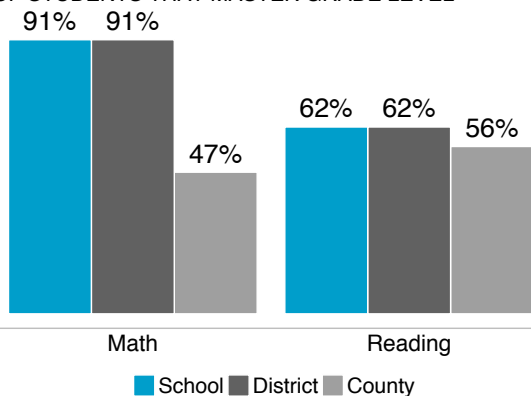

## School Profile 2018

Letter Grade: 2018 **A** | 2017 **A** | 2016 **A**

County ranking: 5 out of 31

Gold Ribbon?<sup>1</sup> No | PEG?<sup>2</sup> Yes

Student-teacher ratio (avg.): 12:1

First-year teachers: 6%

Economically disadvantaged: 28%

Special education: 10%

English Language Learners: 11%

Student mobility<sup>3</sup>: 8%

## How does achievement at this school compare with the district and county?

than the District    than the County

Math scores are..... (SAME)    **HIGHER**

Reading scores are... (SAME)    **HIGHER**

% OF STUDENTS THAT MASTER GRADE LEVEL