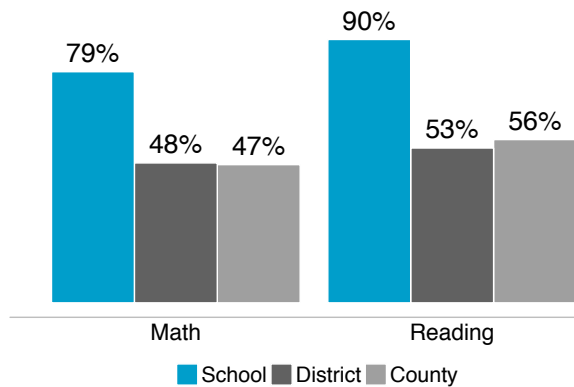

County ranking: 2 out of 31

Gold Ribbon?¹ No | PEG?² Yes

Student-teacher ratio (avg.): 16:1

First-year teachers: 2%

Economically disadvantaged: 56%

Special education: 1%

English Language Learners: 6%

Student mobility³: 1%

How does achievement at this school compare with the district and county?

than the District than the County
 Math scores are..... **HIGHER** **HIGHER**
 Reading scores are... **HIGHER** **HIGHER**

% OF STUDENTS THAT MASTER GRADE LEVEL