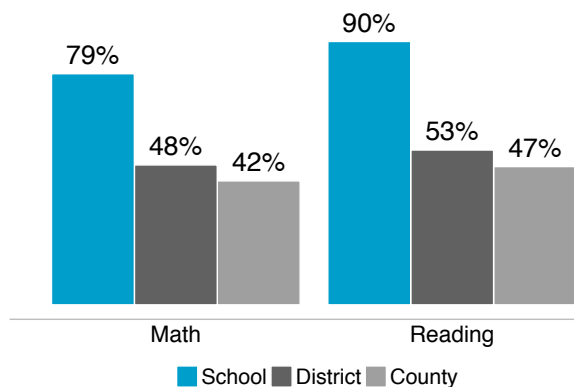

County ranking: 2 out of 31

Gold Ribbon?¹ No | PEG?² Yes

Student-teacher ratio (avg.): 16:1

First-year teachers: 2%

Economically disadvantaged: 56%

Special education: 1%

English Language Learners: 6%

Student mobility³: 1%

How does achievement at this school compare with the district and county?

than the District than the County
 Math scores are..... **HIGHER** **HIGHER**
 Reading scores are... **HIGHER** **HIGHER**

% OF STUDENTS THAT MASTER GRADE LEVEL