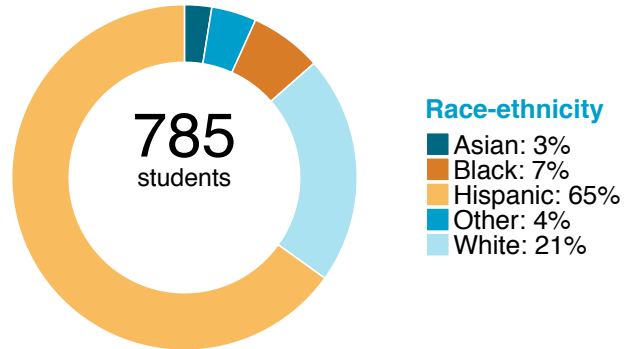

County ranking: 2 out of 31

Gold Ribbon?¹ No | PEG?² Yes

Student-teacher ratio (avg.): 16:1

First-year teachers: 2%

Economically disadvantaged: 56%

Special education: 1%

English Language Learners: 6%

Student mobility³: 1%