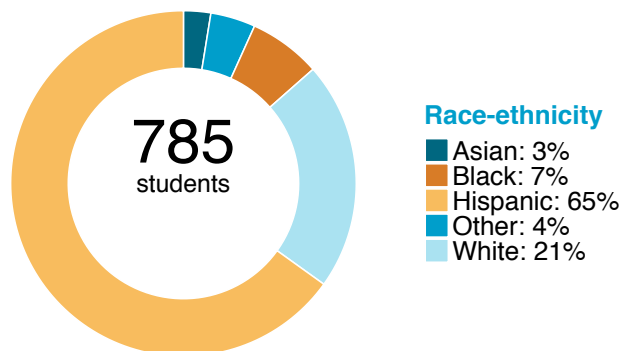

County ranking: 2 out of 31

Gold Ribbon?¹ No | PEG?² Yes

Student-teacher ratio (avg.): 16:1

First-year teachers: 2%

Economically disadvantaged: 56%

Special education: 1%

English Language Learners: 6%

Student mobility³: 1%