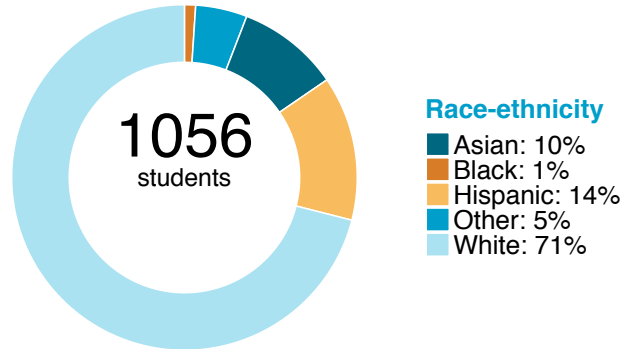

Student-teacher ratio (avg.): 14:1

First-year teachers: 4%

Economically disadvantaged: 2%

Special education: 8%

English Language Learners: 2%

Student mobility³: 4%

How does achievement at this school compare with the district and county?