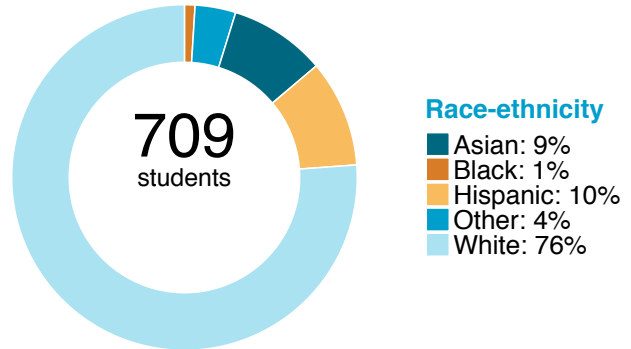

Gold Ribbon?¹ No | PEG?² Yes

Student-teacher ratio (avg.): 14:1

First-year teachers: 1%

Economically disadvantaged: 2%

Special education: 8%

English Language Learners: 4%

Student mobility³: 6%

How does achievement at this school compare with the district and county?