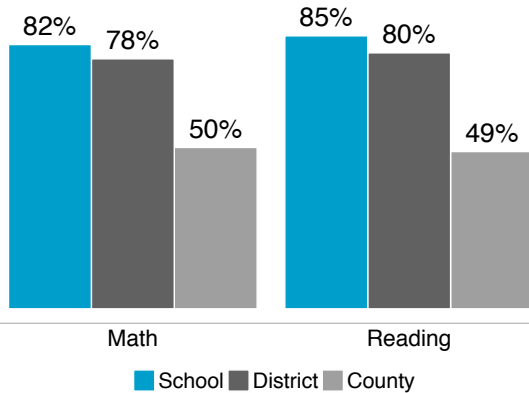

Gold Ribbon?¹ No | PEG?² Yes

Student-teacher ratio (avg.): 14:1

First-year teachers: 1%

Economically disadvantaged: 2%

Special education: 8%

English Language Learners: 4%

Student mobility³: 6%

How does achievement at this school compare with the district and county?

than the District than the County
 Math scores are..... **HIGHER** **HIGHER**
 Reading scores are... **HIGHER** **HIGHER**

% OF STUDENTS THAT MASTER GRADE LEVEL

How has achievement at this school changed in recent years?