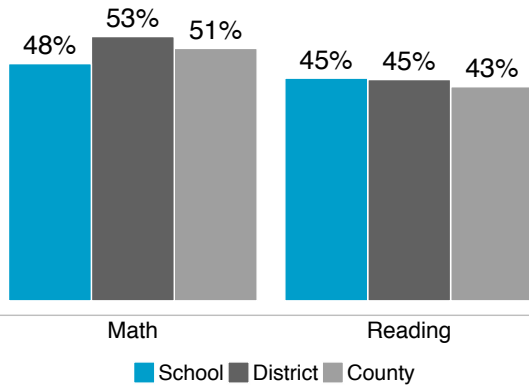

How does achievement at this school compare with the district and county?

than the District   than the County
Math scores are..... **LOWER**   **LOWER**
Reading scores are... **HIGHER**   **HIGHER**

% OF STUDENTS THAT MASTER GRADE LEVEL