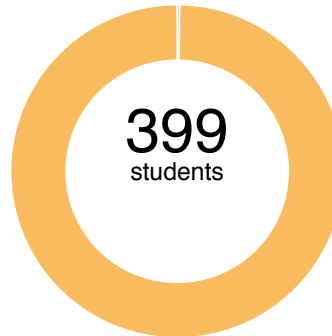

County ranking: 44 out of 94

Gold Ribbon?¹ Yes | PEG?² Yes

Student-teacher ratio (avg.): 13:1

First-year teachers: 0%

Economically disadvantaged: 99%

Special education: 16%

English Language Learners: 43%

Student mobility³: 26%