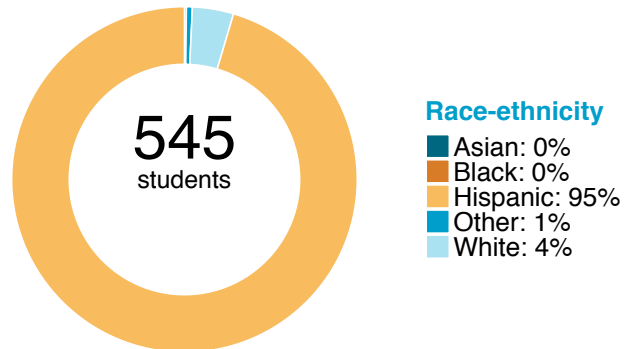

County ranking: 38 out of 94

Gold Ribbon?¹ Yes | PEG?² Yes

Student-teacher ratio (avg.): 16:1

First-year teachers: 0%

Economically disadvantaged: 76%

Special education: 13%

English Language Learners: 31%

Student mobility³: 15%